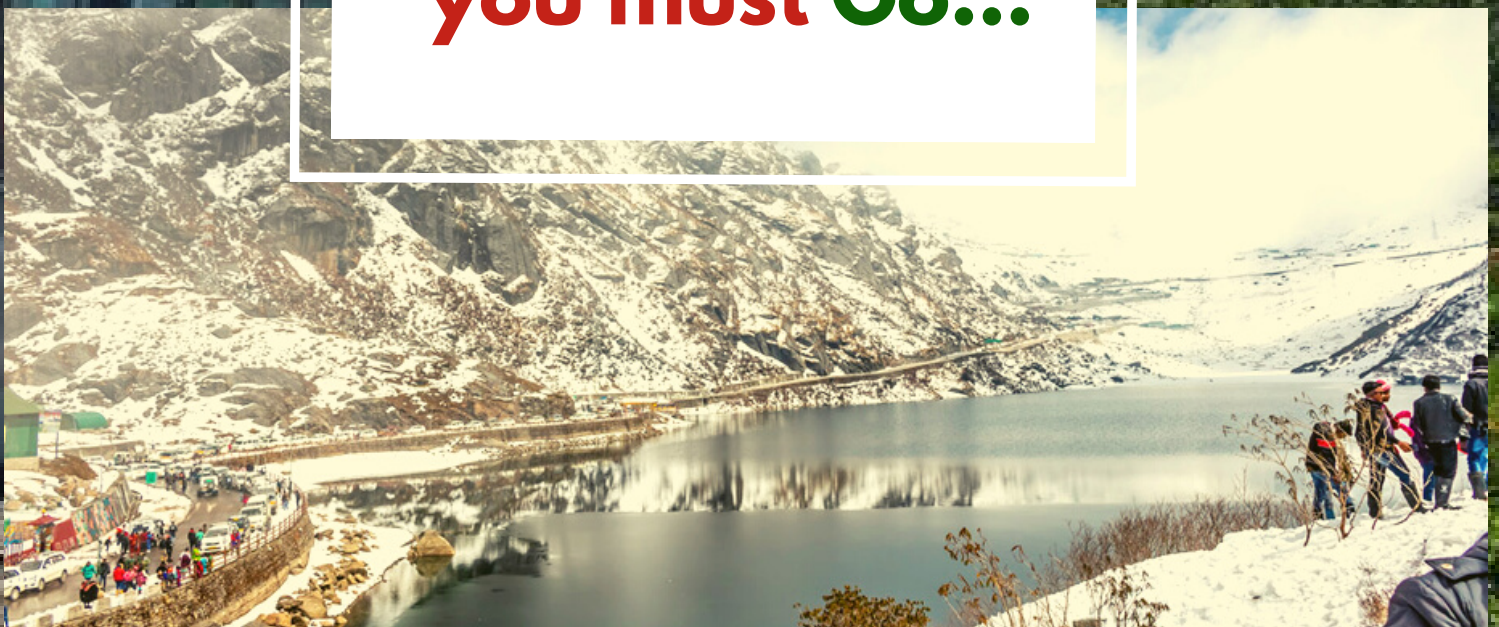

**Mountains calling
you must Go...**

+91-9712995515

www.yuvapragati.com